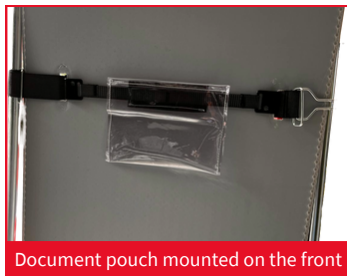

KRP

Logistic Solution GmbH

www.krp-logistic.com